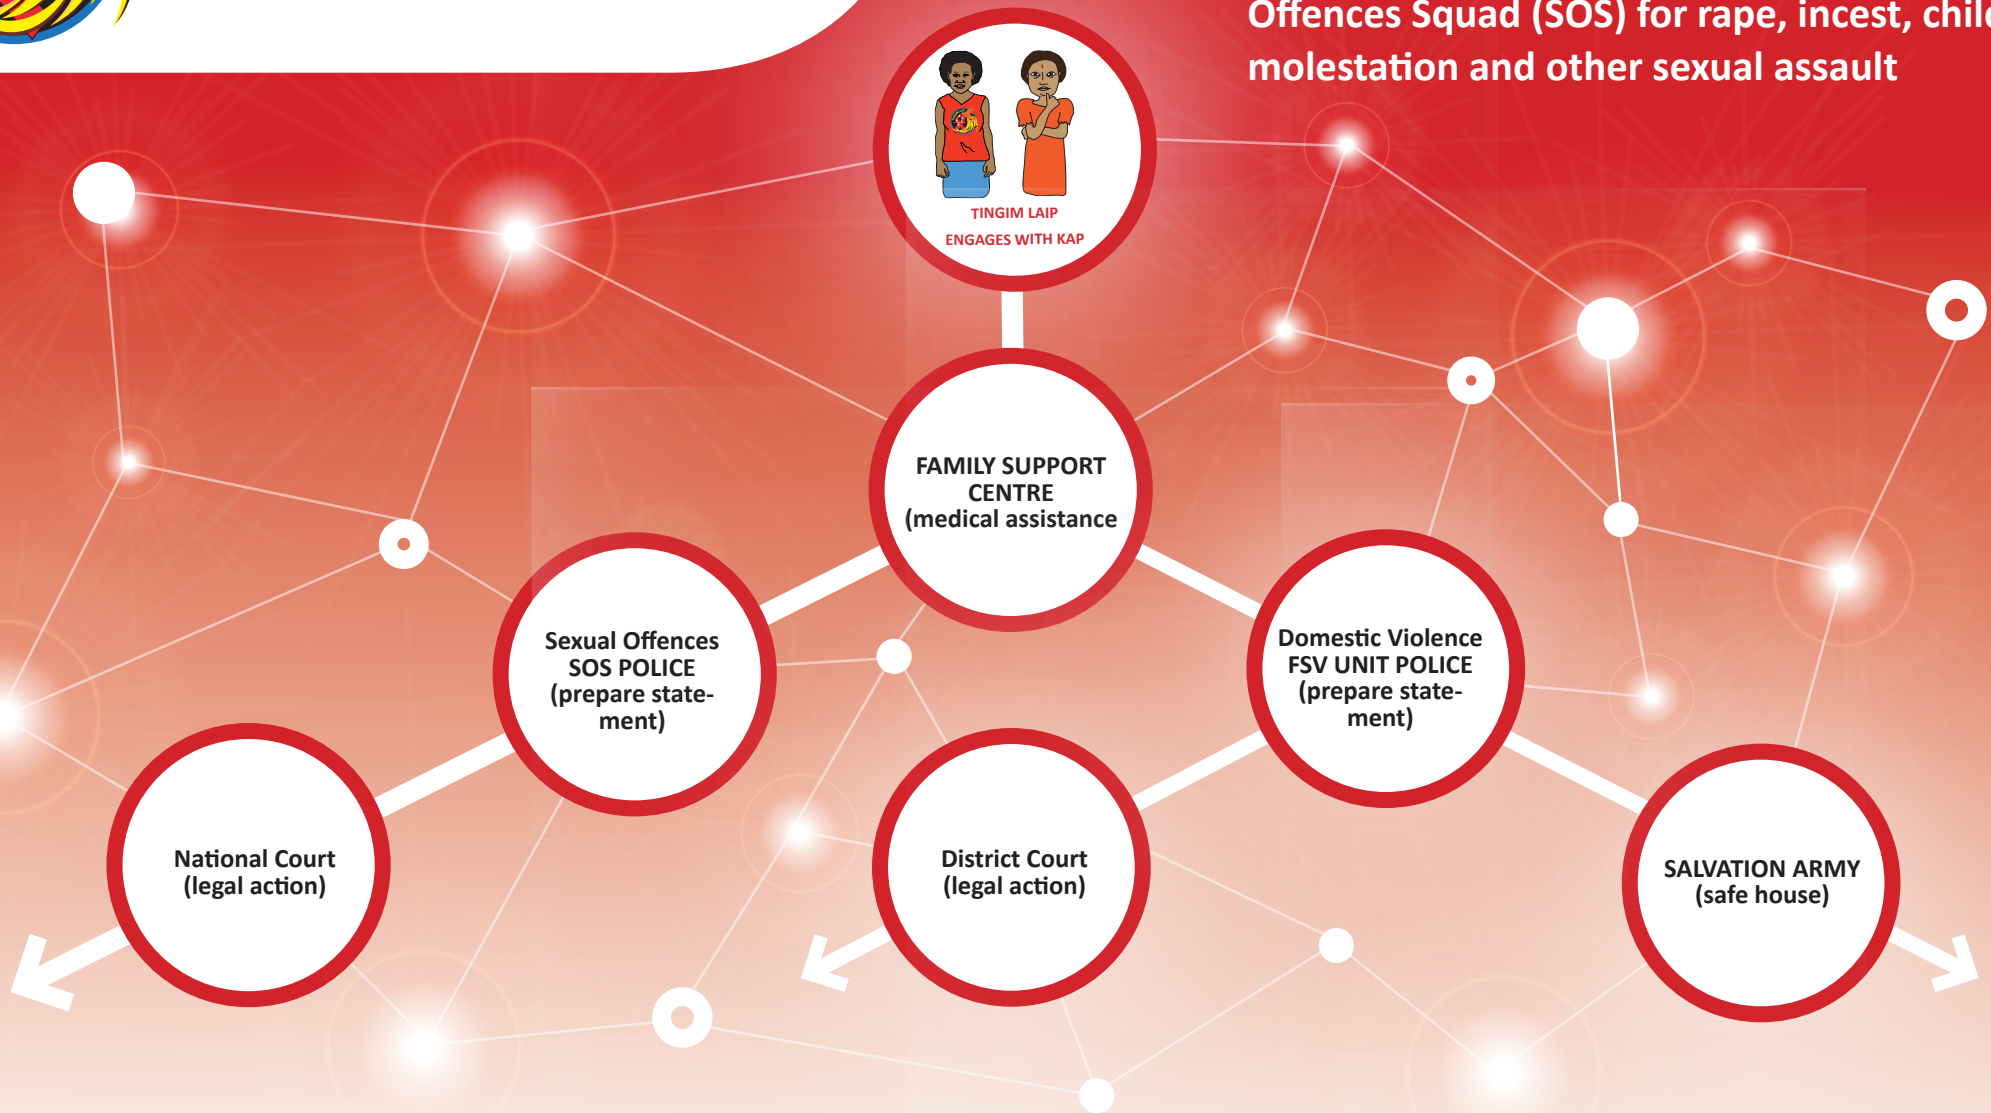

# LAE SEXUAL AND GENDER-BASED VIOLENCE PATHWAYS

With Family Support Centre MSF as priority partner and referrals to Family Sexual Violence (FSV) Unit for domestic violence and Sexual Offences Squad (SOS) for rape, incest, child molestation and other sexual assault

- CONTACTS AT FAMILY SUPPORT CENTRE W: 472 6680 F: 472 5206
- CONTACTS AT POLICE SOS (Sexual Offences Squad) W: 472 2222
- CONTACTS AT SALVATION ARMY W/F: 472 1117/8097